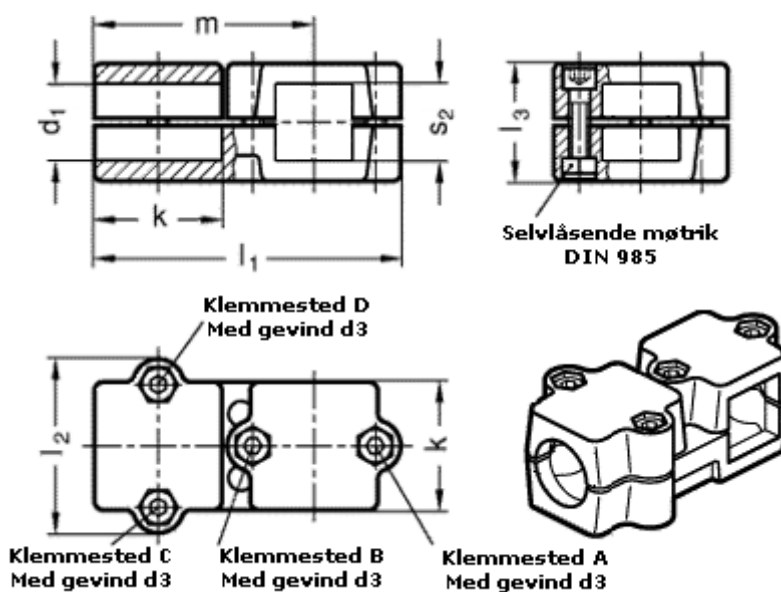

Article number: 20194V30B302BL

Description: E+G

T-angel clamps GN194-V30-B30-2-BL

Measures

d2 = 30

d3 = M 8

k = 50

l1 = 120

l2 = 68

l3 = 46

m = 85

s1 = 30